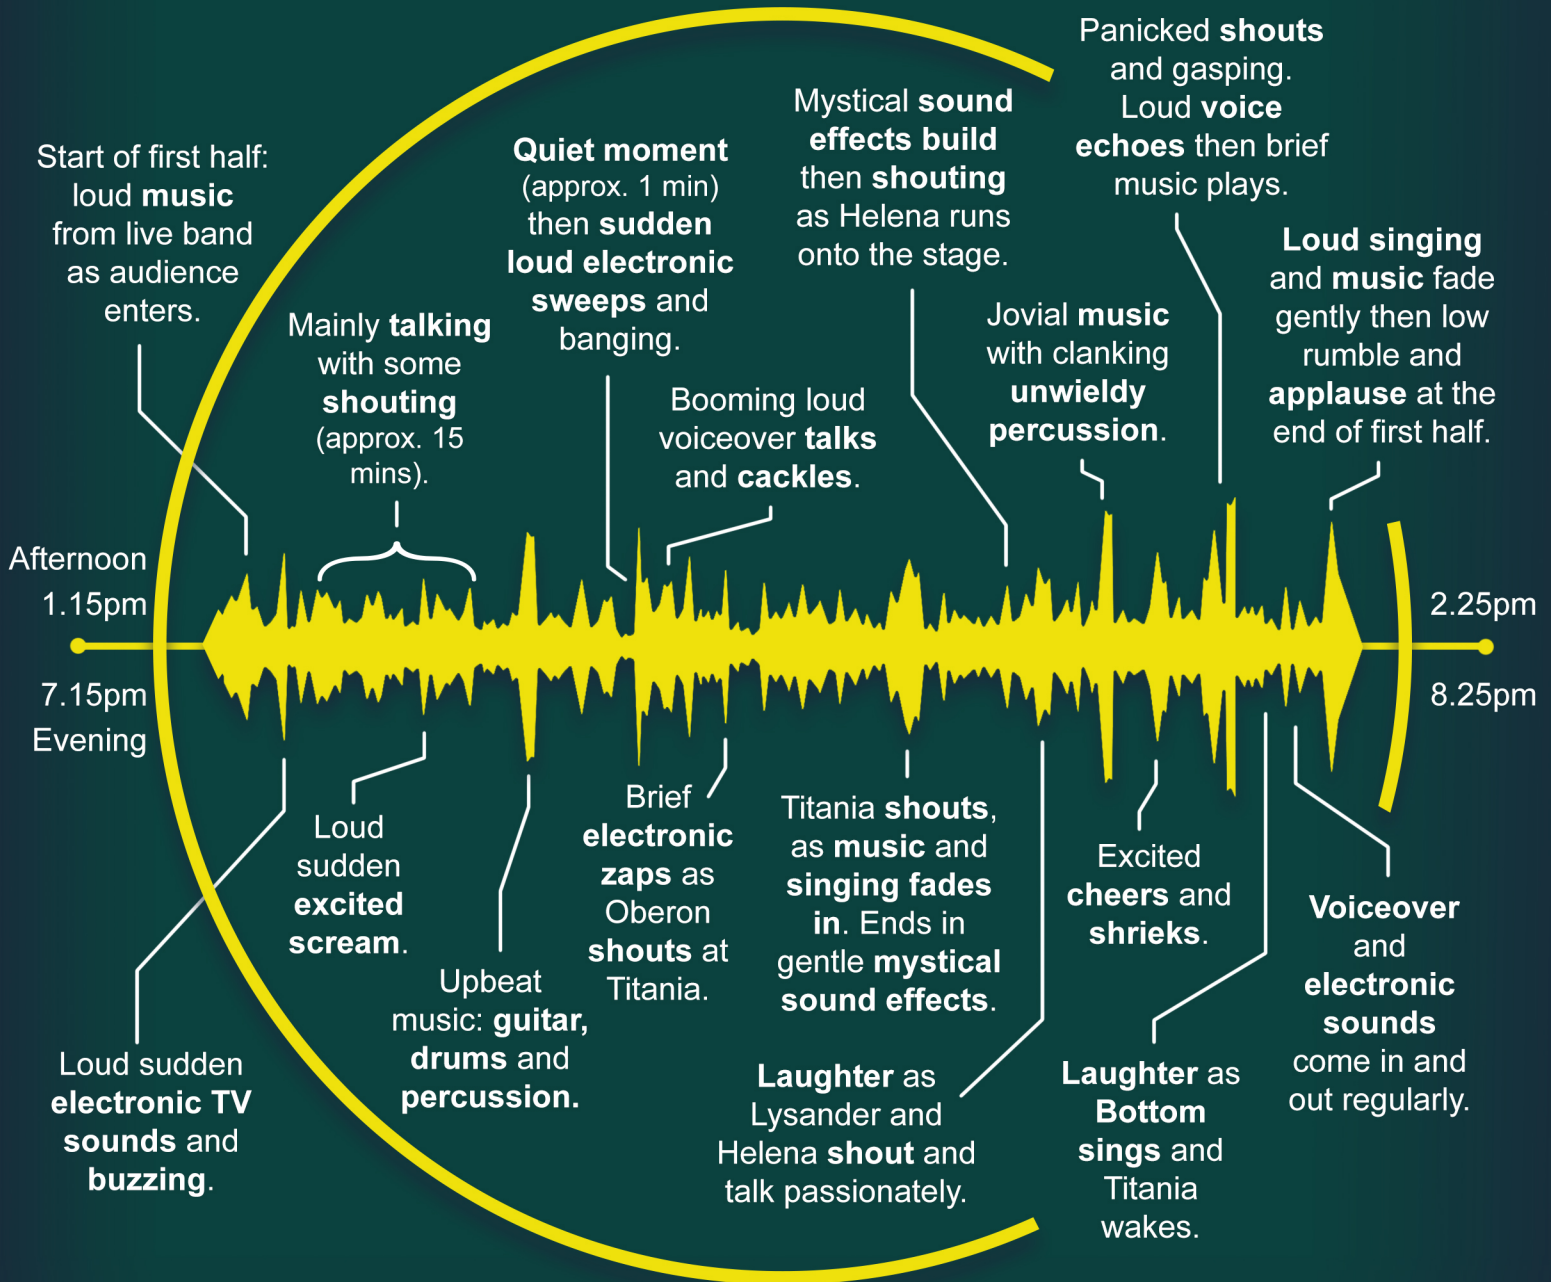

A Midsummer Night's Dream

Sonic Story

This graphic tells the 'Sonic Story' of A Midsummer Night's Dream. It highlights loud and quiet moments from the performance, and moments where the sound changes suddenly.

FIRST HALF

(Times are approximate)

SECOND HALF

(Times are all approximate)