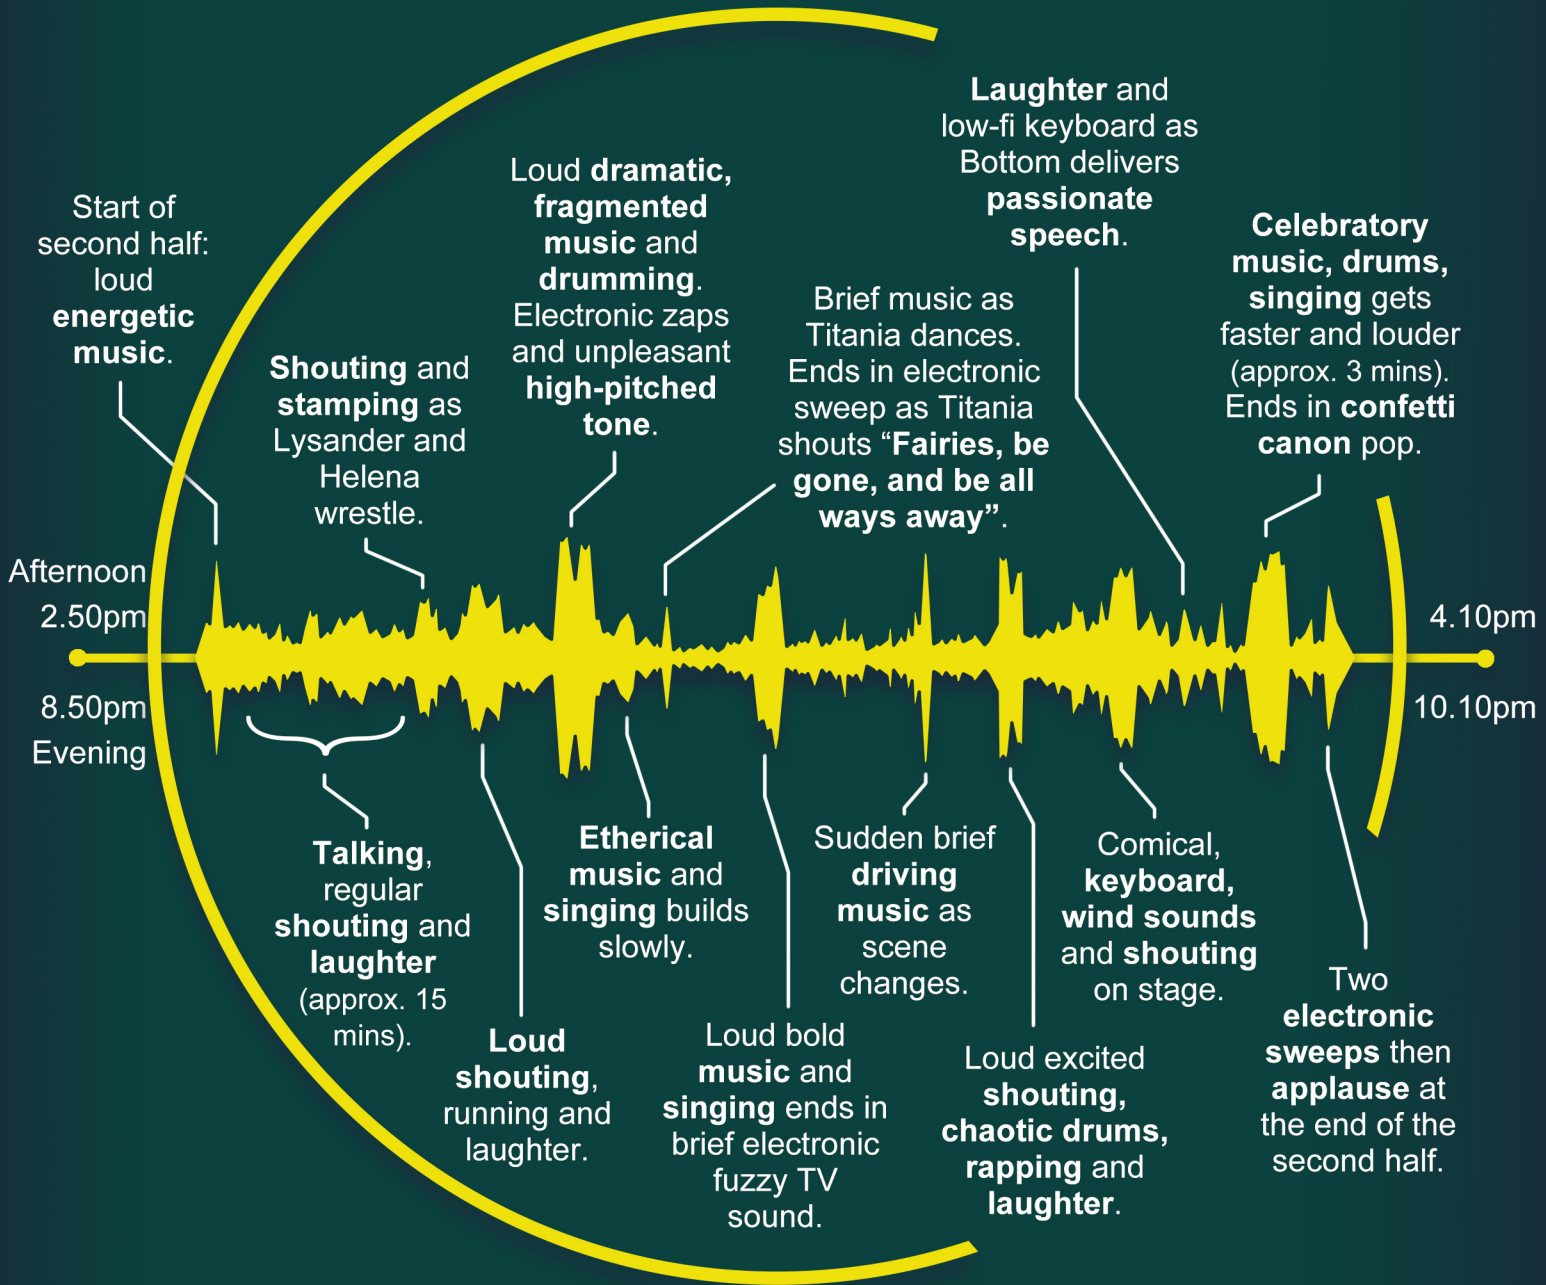

A Midsummer Night's Dream

Sonic Story

This graphic tells the 'Sonic Story' of A Midsummer Night's Dream. It highlights loud and quiet moments from the performance, and moments where the sound changes suddenly.

FIRST HALF

(Times are approximate)

SECOND HALF

(Times are all approximate)