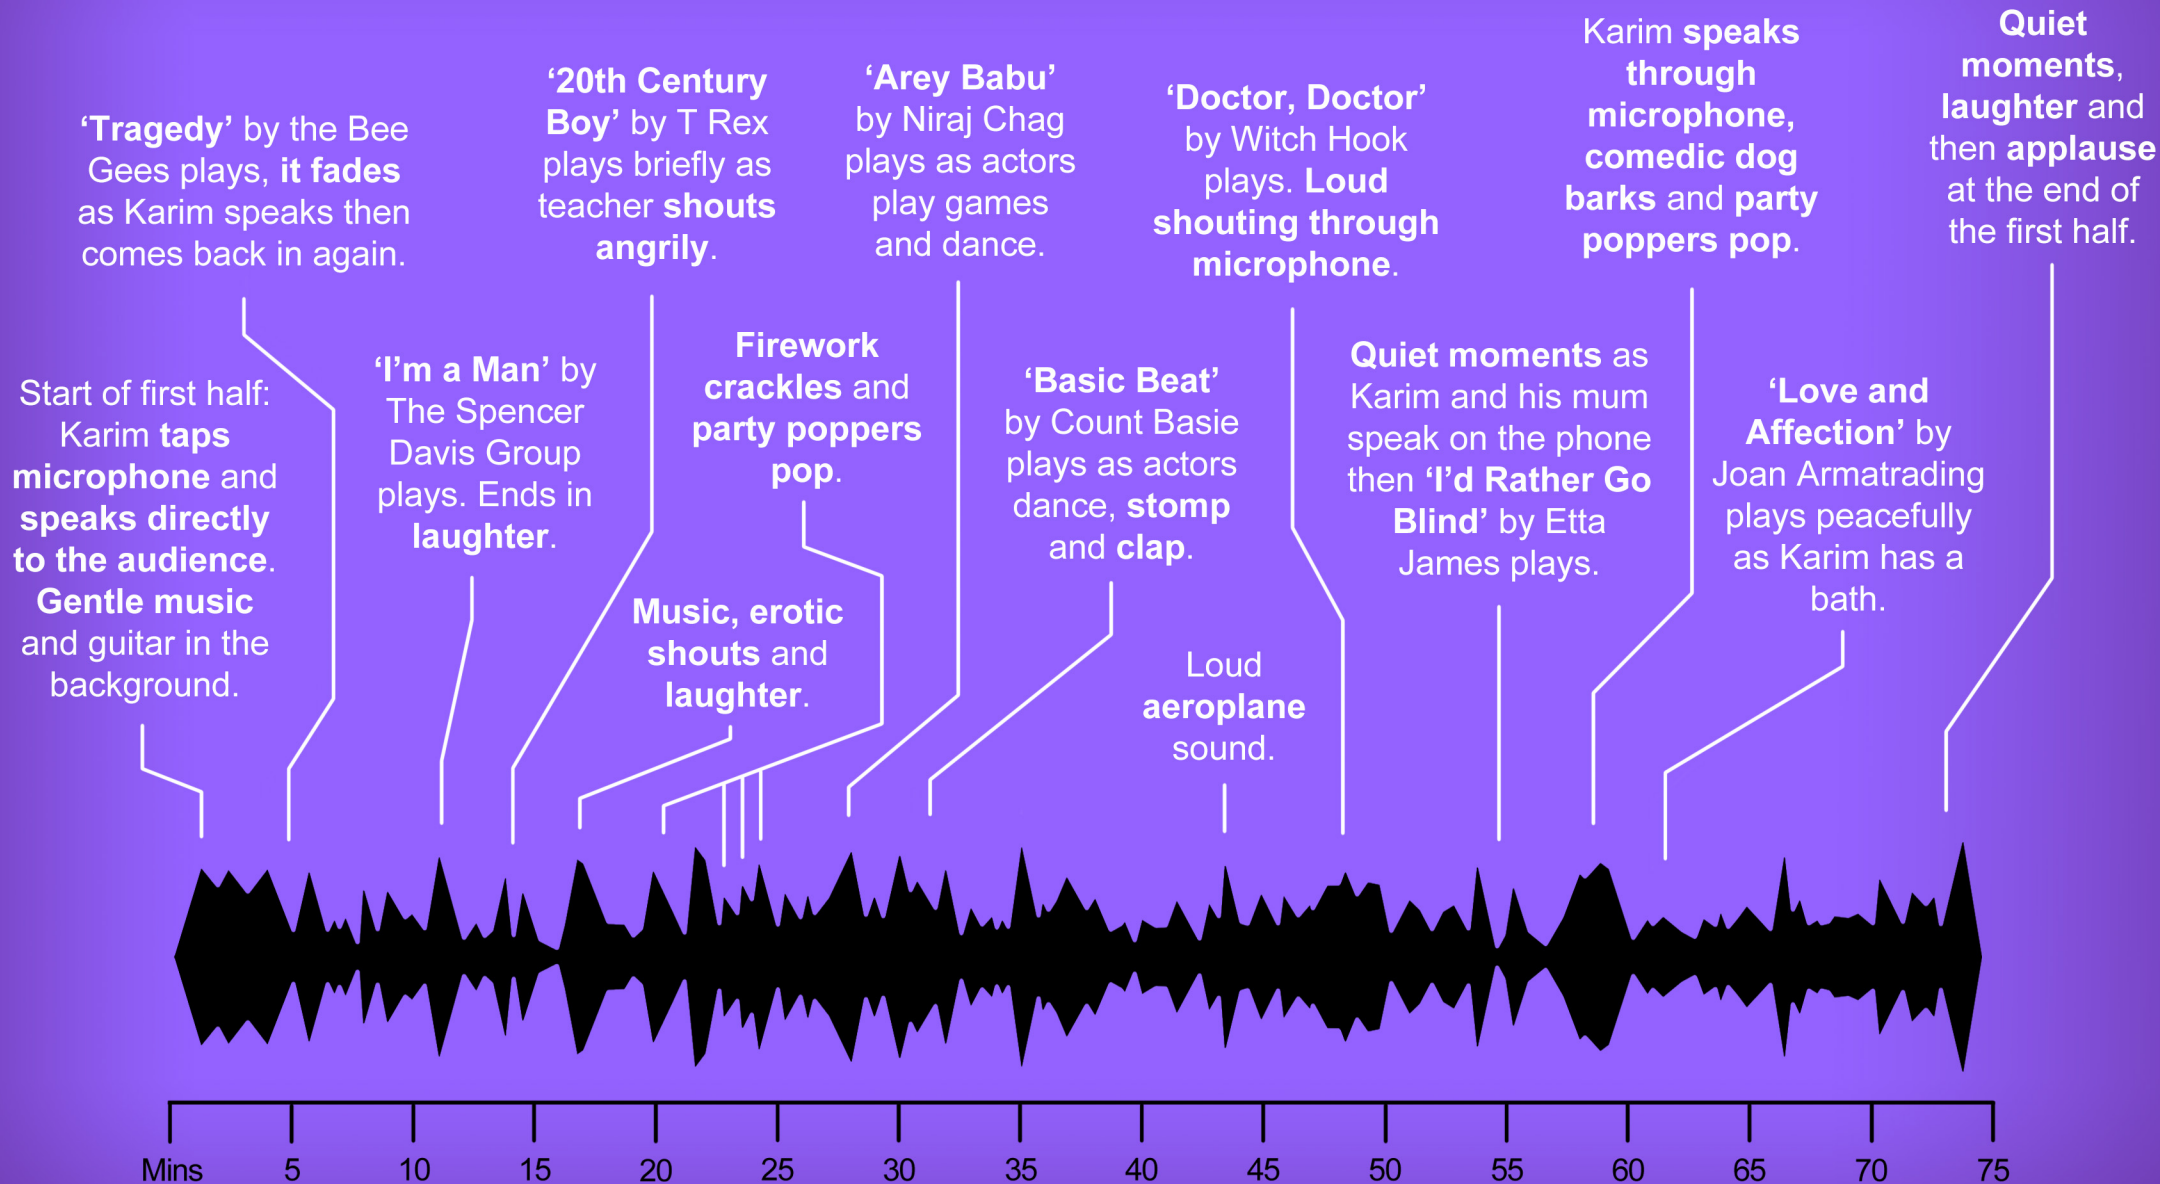

# The Buddha of Suburbia

Sonic Story - First Half

This graphic tells the 'Sonic Story' of *The Buddha of Suburbia*. It highlights loud and quiet moments from the performance and moments when the sound changes suddenly.

# The Buddha of Suburbia

Sonic Story - Second Half