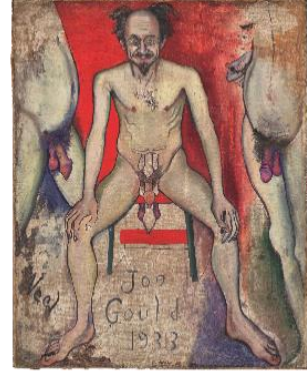

Pre-installation press image form

Alice Neel: Hot Off The Griddle
Barbican Art Gallery, London, UK
16 February – 21 May 2023
#AliceNeel @barbicancentre

PLEASE [CONTACT THE PRESS OFFICE](#) FOR HIGH-RES COPIES

1. **Alice Neel**
Alice Neel at the age of 29, 1929
© The Estate of Alice Neel. Courtesy The Estate of Alice Neel.

2. **Alice Neel**
Joe Gould, 1933
© The Estate of Alice Neel. Courtesy The Estate of Alice Neel.

3. **Alice Neel**
Support the Union, 1937
© The Estate of Alice Neel. Courtesy The Estate of Alice Neel.

4. **Alice Neel**
T.B. Harlem, 1940
© The Estate of Alice Neel. Courtesy The Estate of Alice Neel.