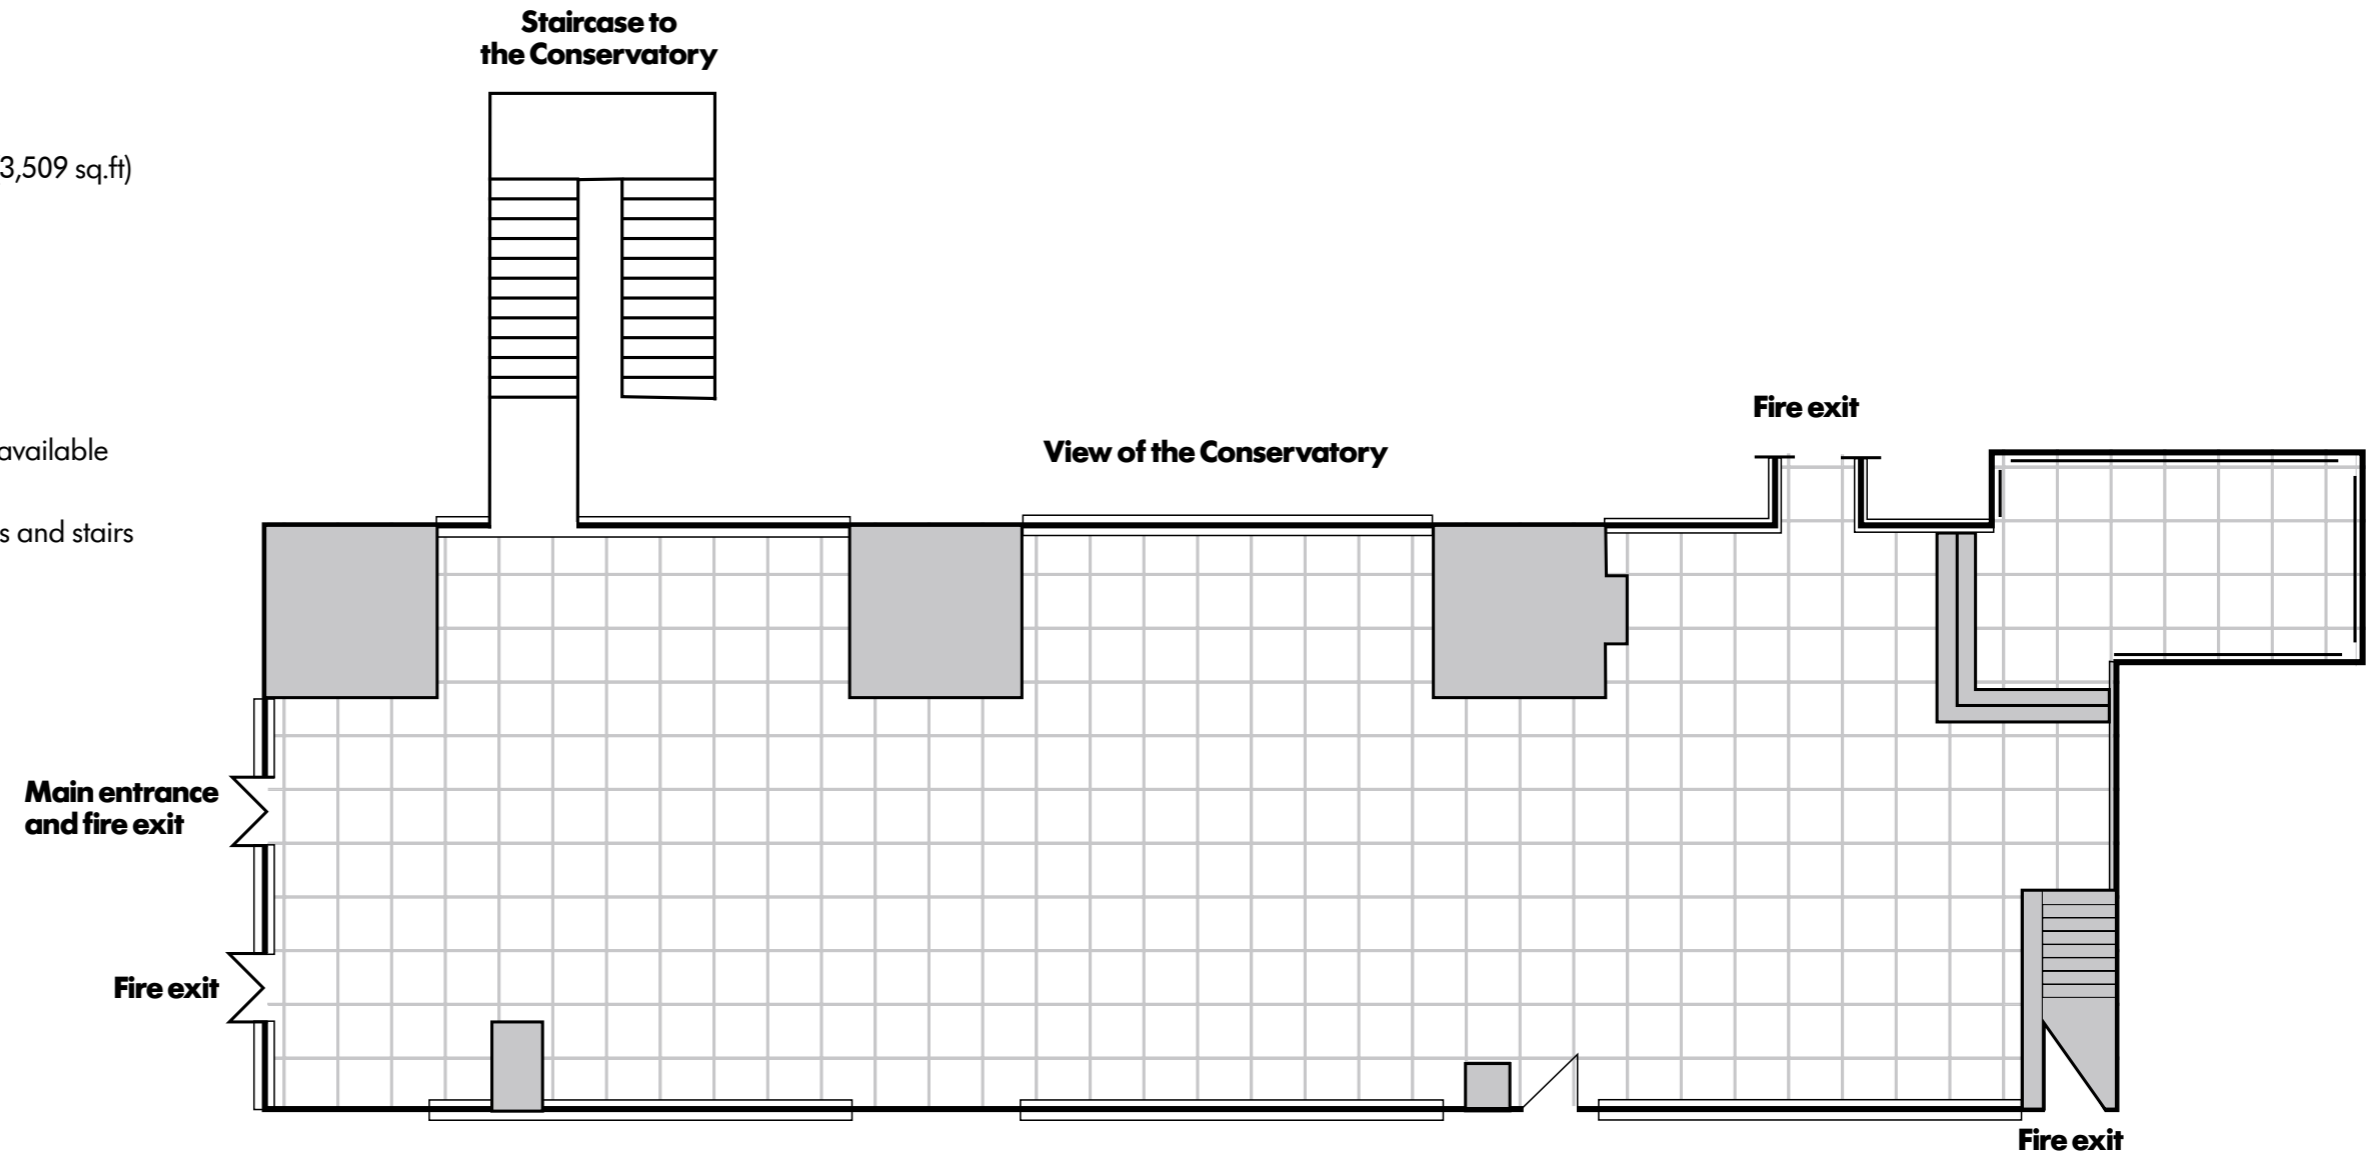

Conservatory Terrace Level 4

Barbican Centre
Silk Street
London EC2Y 8DS
Tel +44 (0) 7382 7043
business.events@barbican.org.uk
www.barbican.org.uk

Capacities

standing reception 200
standing buffet 180
seated buffet 120
banquet 120
civil ceremony 150

Dimensions

available floor area 326m² (3,509 sq.ft)
width 10.5m (22')
length 33.55m (47'7")
max height 5m (16'5")
min height 2m (6'6")

Facilities

- free delegate wi-fi
- overhead heaters and fans available
- staffed cloakroom
- accessible via passenger lifts and stairs
- suitable for acoustic music
- standard 13amp power (other power to quote)

Plan to be used as guide only.
Each grid square represents 1m² approx.